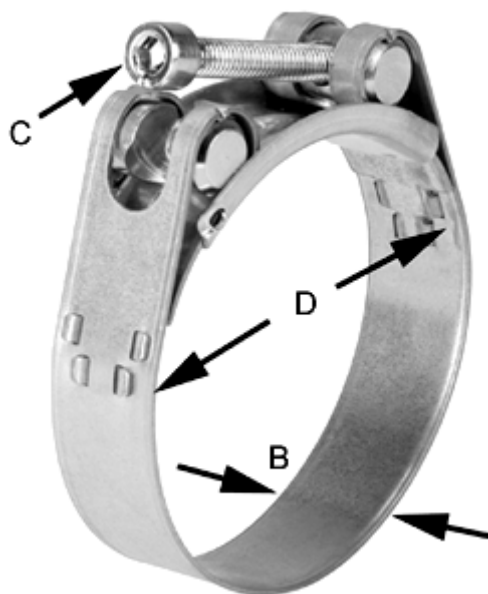

Article number: 025927181028

Description: Heavy Duty Clamp GBS M 28/18 W1 ISK QRC

Measures

C (screw type) = ISK
Diameter D = 27-29
Width B = 18